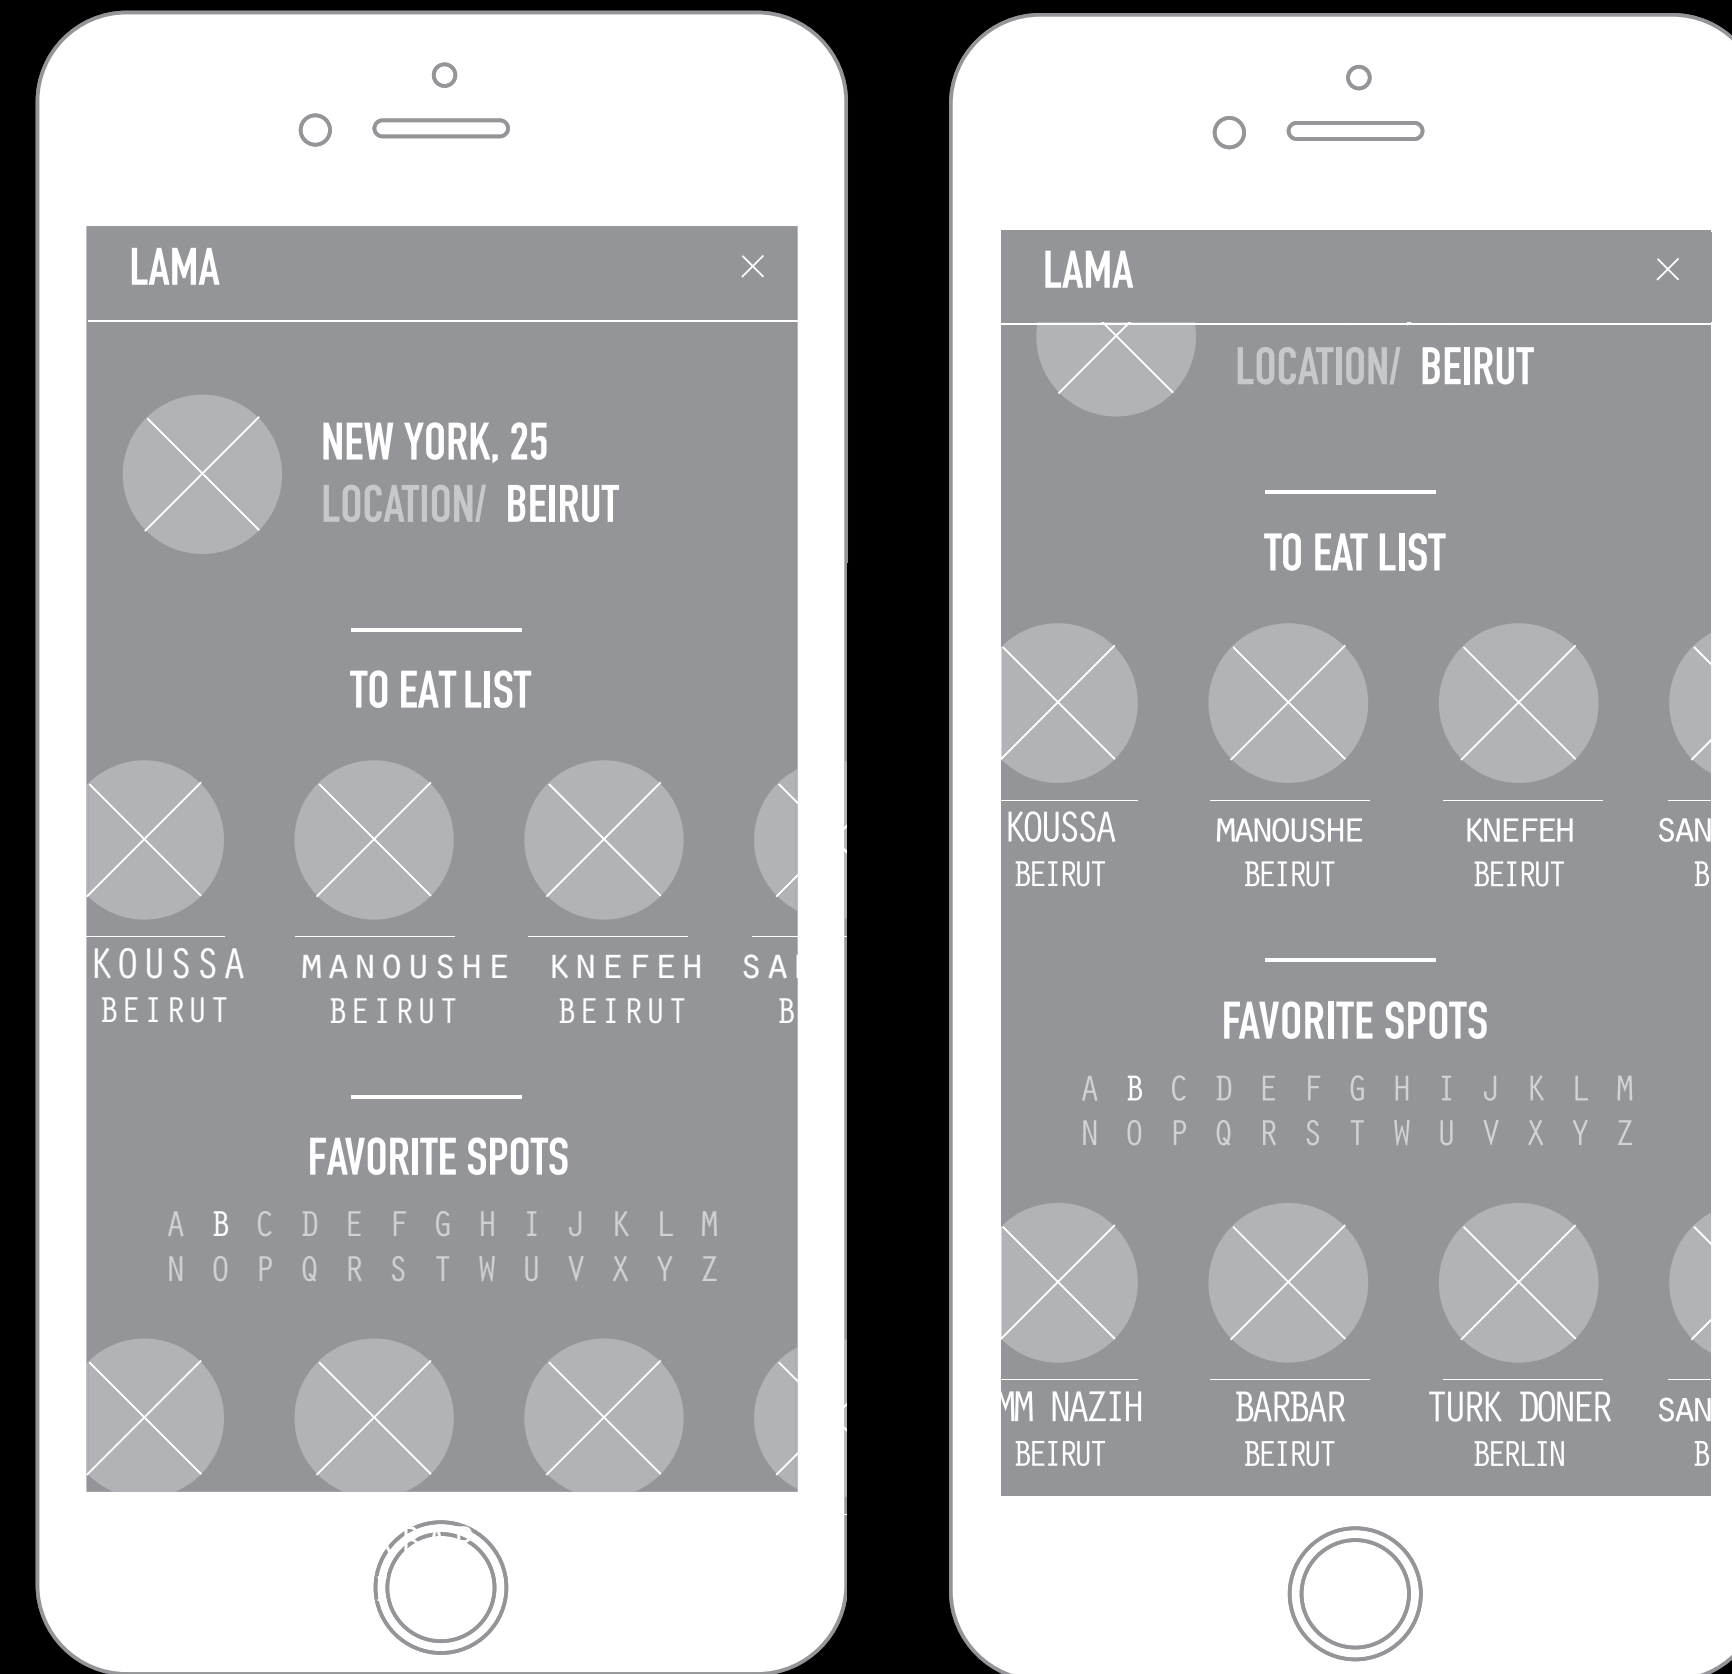

HOW DOES IT WORK?

WIREFRAMES // STEP 1

- AUTOCOMPLETE FOR LOCATION
- LAUNCHES THE APP

WIREFRAMES // STEP 2

- AUTHENTIC POPULAR ITEMS
- CATEGORIZED BY TIME
- SWIPE UP, DOWN, LEFT, RIGHT

WIREFRAMES // STEP 3

- BRIEF INFO ON INGREDIENTS AND VARIATION OF ITEM
- ICONS ADDRESSING NUTRITION CONCERNS
- OPTION TO FIND WHERE TO BUY IT OR SAVE IT FOR LATER

WIREFRAMES // STEP 4

- FIND //
- MAP VIEW
 - OPTION TO FILTER BY PRICE AND PROXIMITY
 - OPTION TO CHANGE CURRENT LOCATION
 - INTERACTIVE PINS ON MAP THAT GIVE BRIEF ON INFO ON RESTAURANT
 - OPTION TO ADD TO FAVORITE SPOT

WIREFRAMES // STEP 5

- FIND //
- LIST VIEW
 - OPTION TO FILTER BY PRICE AND PROXIMITY
 - OPTION TO CHANGE CURRENT LOCATION
 - BOX EXPANDS TO VIEW MORE DETAILS SUCH AS IMAGES
 - OPTION TO ADD TO FAVORITE SPOT

WIREFRAMES // STEP 6

- PERSONAL PROFILE //
- EXPANDS BY CLICKING ON ICON
 - BRIEF INFO ON USER
 - SHOWS SAVED ITEMS
 - HARD PRESS TO DELETE ENTRY
 - SHOWS FAVORITE SPOTS FROM ALL TRAVELS
 - EASIER ACCESS BY USING THE ALPHABET TO FILTER