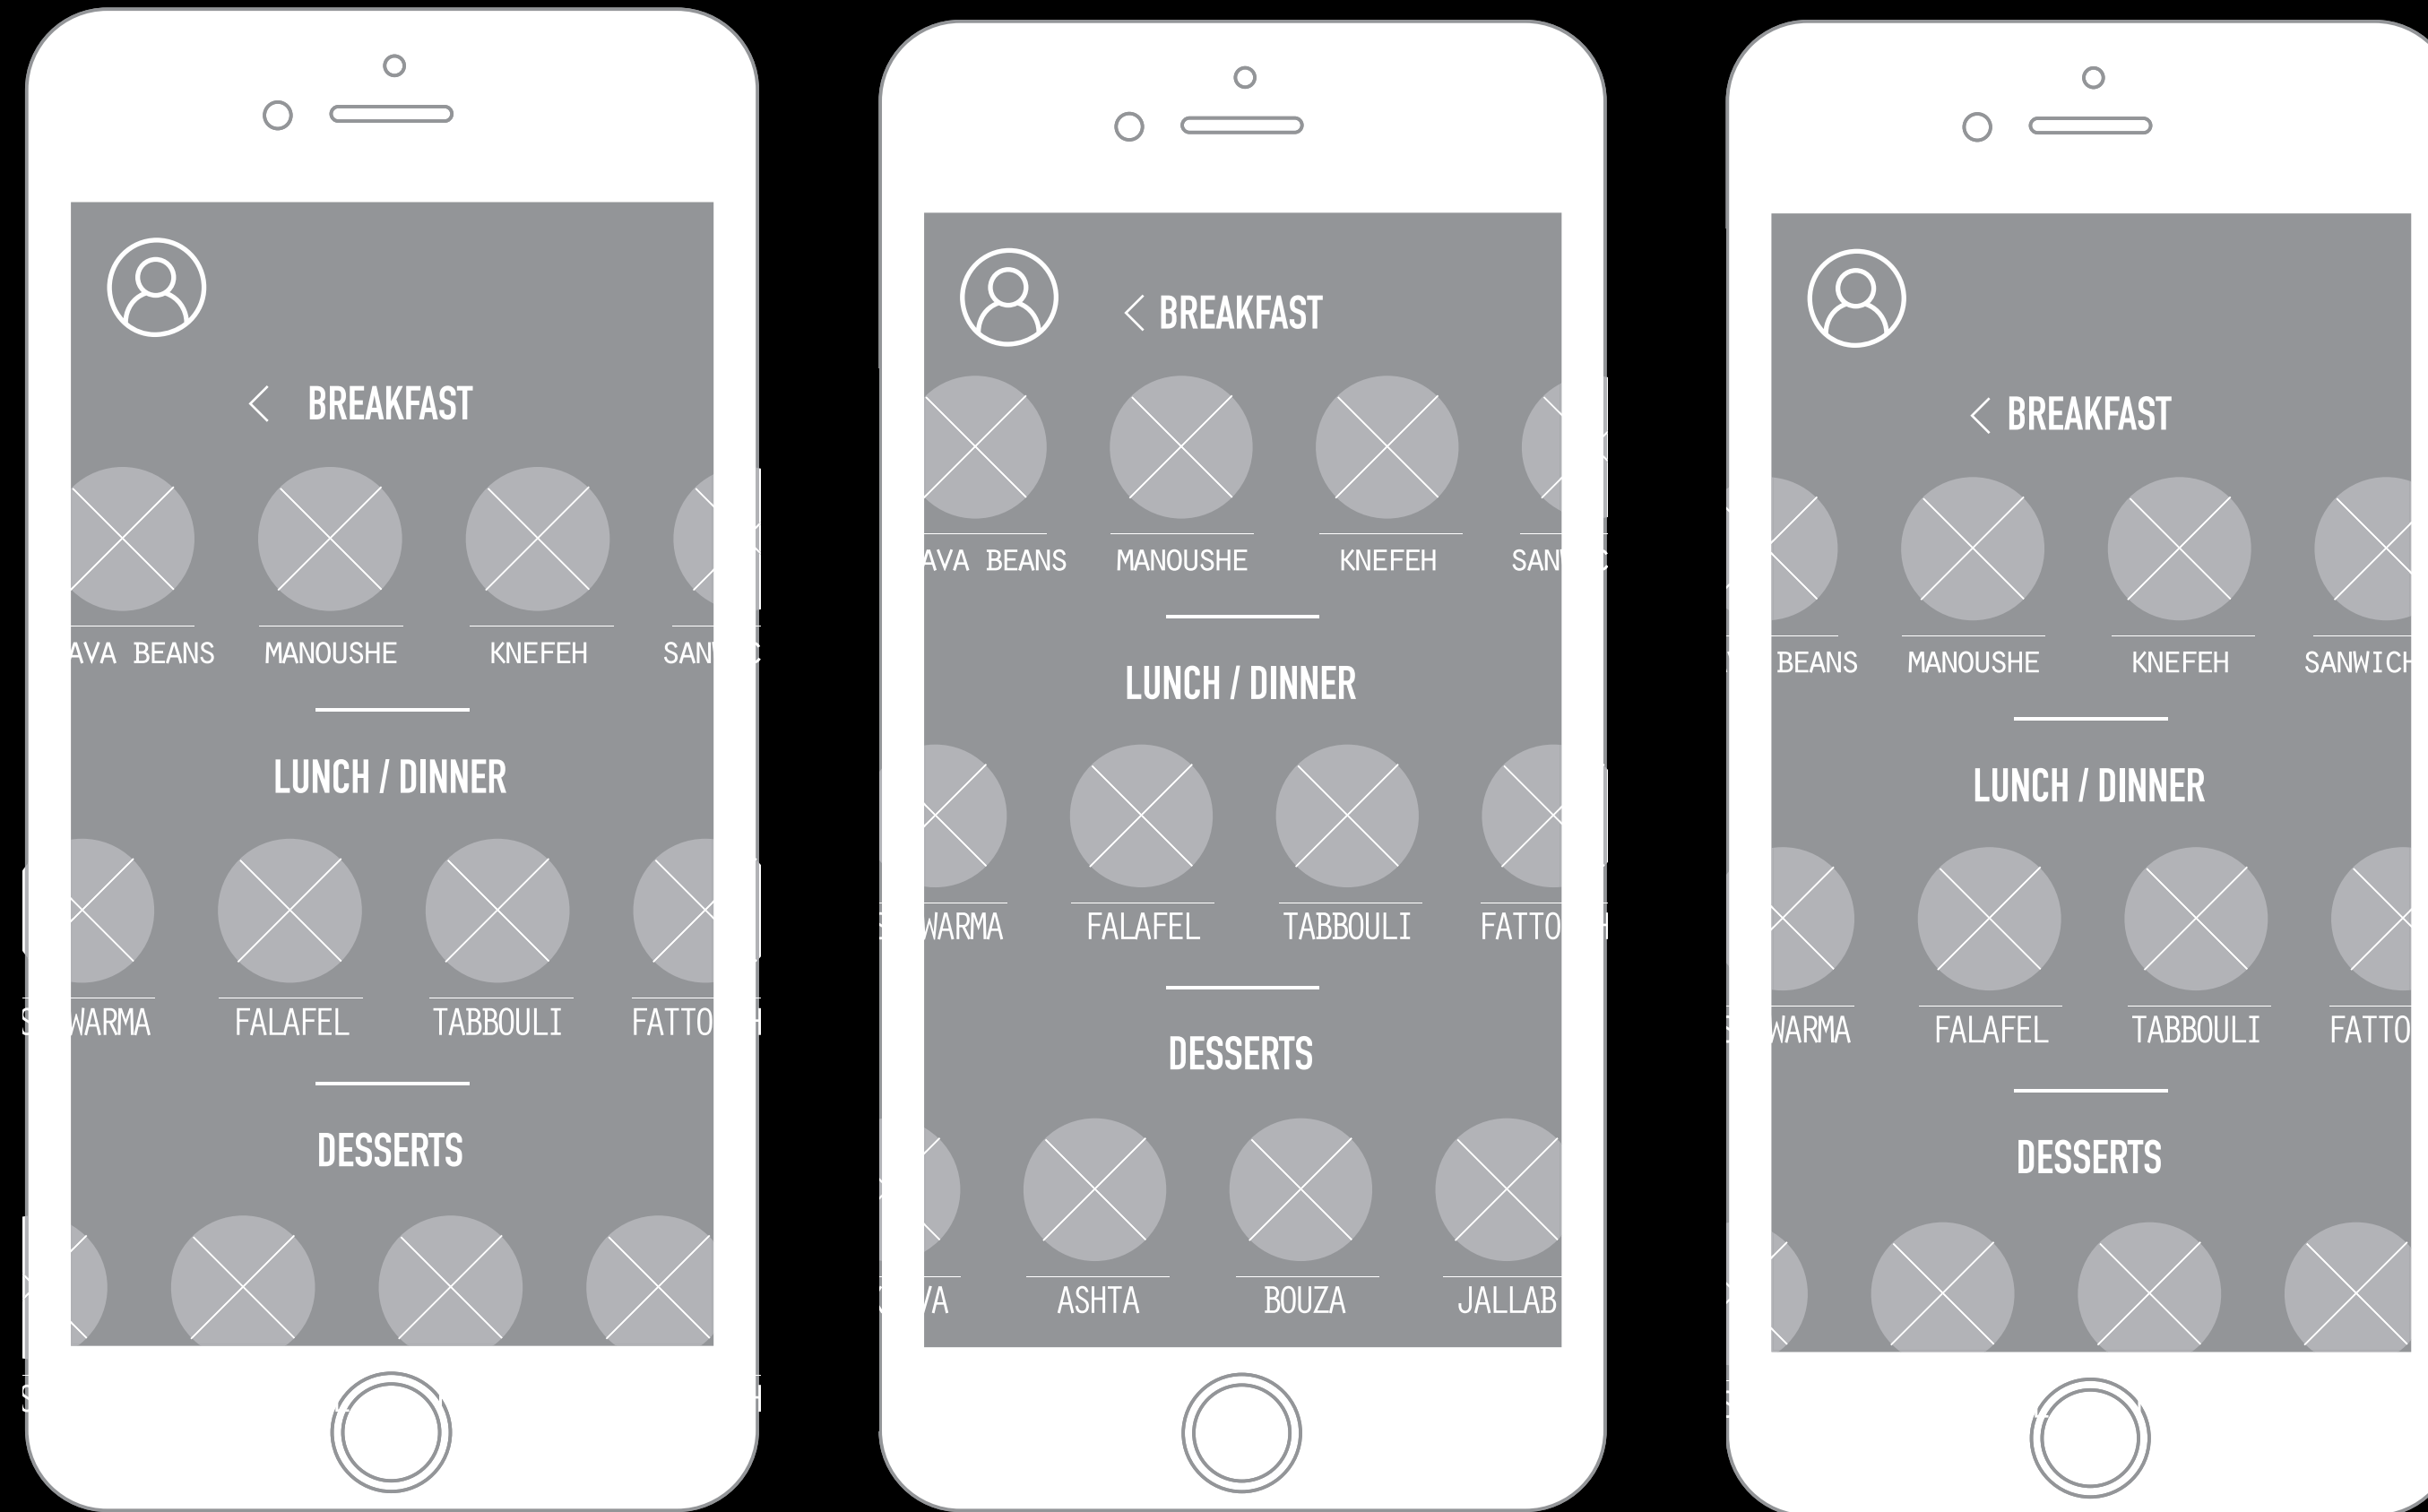

FOOD SCOUT

LAMA SHEHEHADEH
MOBILE MEDIA
PRESENTATION 1
FEB 4, 2016

CONCEPT

FOOD SCOUT IS AN APPLICATION FOR TRAVEL AND FOOD ENTHUSIASTS. IT CATERS TO THE NEEDS OF ADVENTUROUS TRAVELERS THAT WISH TO ENJOY AUTHENTIC AND CULTURAL FOOD EXPERIENCES ON THEIR TRAVELS. EXISTING APPLICATION REVIEW RESTAURANTS AND GIVE MINIMAL INFORMATION ABOUT THE CUISINE. ONE HAS TO DO A SEPARATE RESEARCH TO FIND OUT ABOUT A CITY'S DISHES.

HOW DOES IT WORK?

WIREFRAMES // STEP 1

- AUTOCOMPLETE FOR LOCATION
- LAUNCHES THE APP

WIREFRAMES // STEP 2

- AUTHENTIC POPULAR ITEMS
- CATEGORIZED BY TIME
- SWIPE UP, DOWN, LEFT, RIGHT

WIREFRAMES // STEP 3

- BRIEF INFO ON INGREDIENTS AND VARIATION OF ITEM
- ICONS ADDRESSING NUTRITION CONCERNS
- OPTION TO FIND WHERE TO BUY IT OR SAVE IT FOR LATER

WIREFRAMES // STEP 4

- FIND //
- MAP VIEW
 - OPTION TO FILTER BY PRICE AND PROXIMITY
 - OPTION TO CHANGE CURRENT LOCATION
 - INTERACTIVE PINS ON MAP THAT GIVE BRIEF ON INFO ON RESTAURANT
 - OPTION TO ADD TO FAVORITE SPOT

WIREFRAMES // STEP 6

- PERSONAL PROFILE //
- EXPANDS BY CLICKING ON ICON
 - BRIEF INFO ON USER
 - SHOWS SAVED ITEMS
 - HARD PRESS TO DELETE ENTRY
 - SHOWS FAVORITE SPOTS FROM ALL TRAVELS
 - EASIER ACCESS BY USING THE ALPHABET TO FILTER