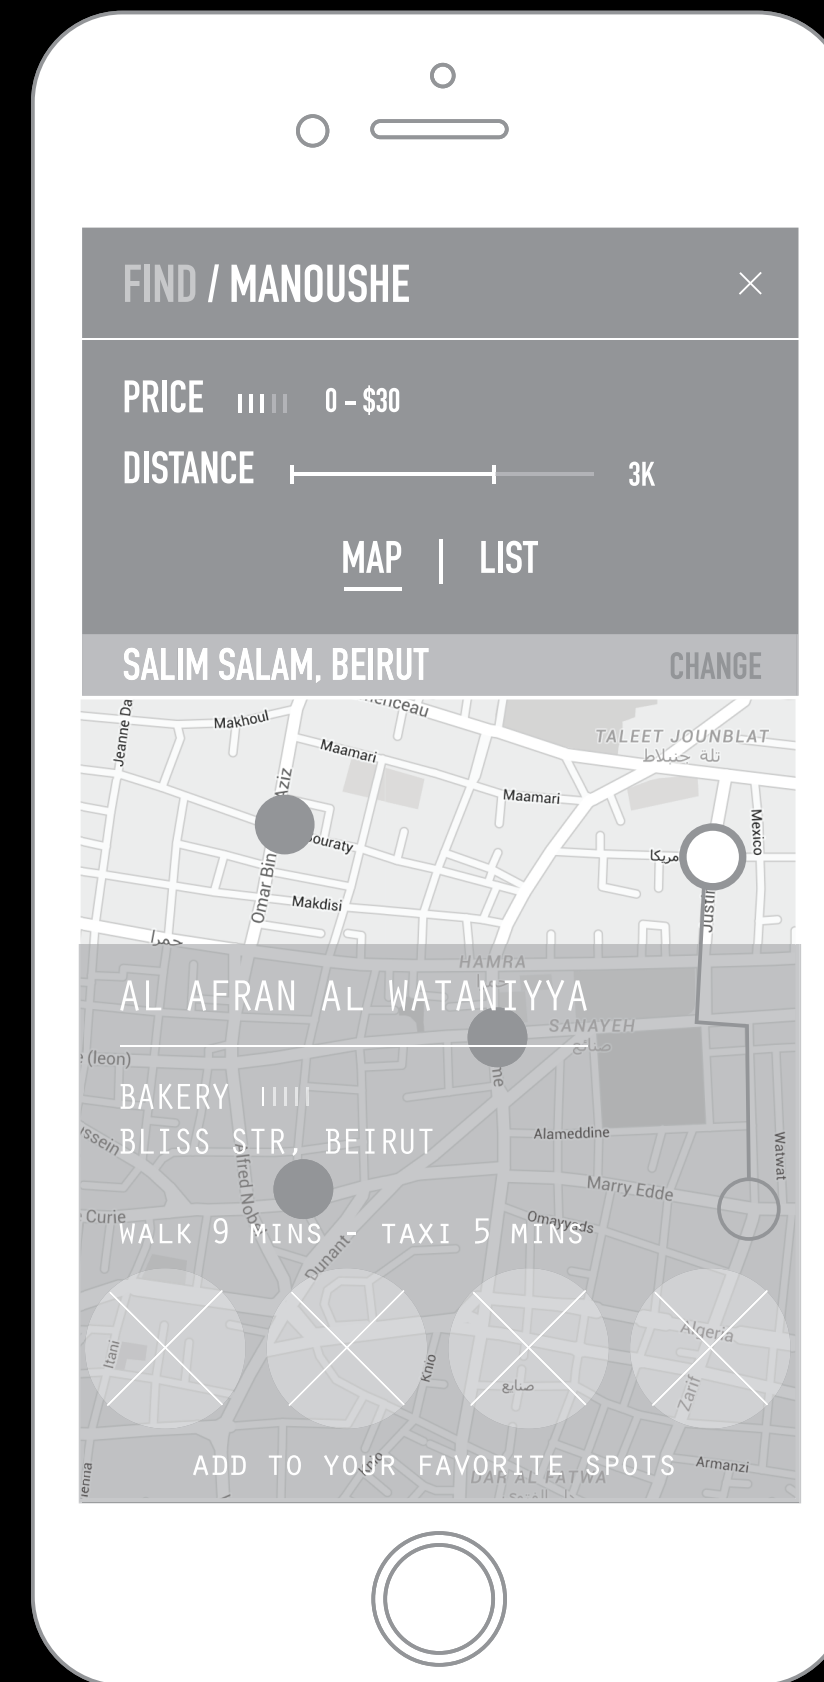

FOOD SCOUT

LAMA SHEHEHADEH
MOBILE MEDIA
PRESENTATION 1
FEB 4, 2016

CONCEPT

FOOD SCOUT IS AN APPLICATION FOR TRAVEL AND FOOD ENTHUSIASTS. IT CATERS TO THE NEEDS OF ADVENTUROUS TRAVELERS THAT WISH TO ENJOY AUTHENTIC AND CULTURAL FOOD EXPERIENCES ON THEIR TRAVELS. EXISTING APPLICATION REVIEW RESTAURANTS AND GIVE MINIMAL INFORMATION ABOUT THE CUISINE. ONE HAS TO DO A SEPARATE RESEARCH TO FIND OUT ABOUT A CITY'S DISHES.

HOW DOES IT WORK?

WIREFRAMES // STEP 1

- AUTOCOMPLETE FOR LOCATION
- LAUNCHES THE APP

WIREFRAMES // STEP 2

- AUTHENTIC POPULAR ITEMS
- CATEGORIZED BY TIME
- SWIPE UP, DOWN, LEFT, RIGHT

WIREFRAMES // STEP 3

- BRIEF INFO ON INGREDIENTS AND VARIATION OF ITEM
- ICONS ADDRESSING NUTRITION CONCERNS
- OPTION TO FIND WHERE TO BUY IT OR SAVE IT FOR LATER

WIREFRAMES // STEP 4

- FIND //
- MAP VIEW
 - OPTION TO FILTER BY PRICE AND PROXIMITY
 - OPTION TO CHANGE CURRENT LOCATION
 - INTERACTIVE PINS ON MAP THAT GIVE BRIEF ON INFO ON RESTAURANT
 - OPTION TO ADD TO FAVORITE SPOT

WIREFRAMES // STEP 5

- FIND //
- LIST VIEW
 - OPTION TO FILTER BY PRICE AND PROXIMITY
 - OPTION TO CHANGE CURRENT LOCATION
 - BOX EXPANDS TO VIEW MORE DETAILS SUCH AS IMAGES
 - OPTION TO ADD TO FAVORITE SPOT