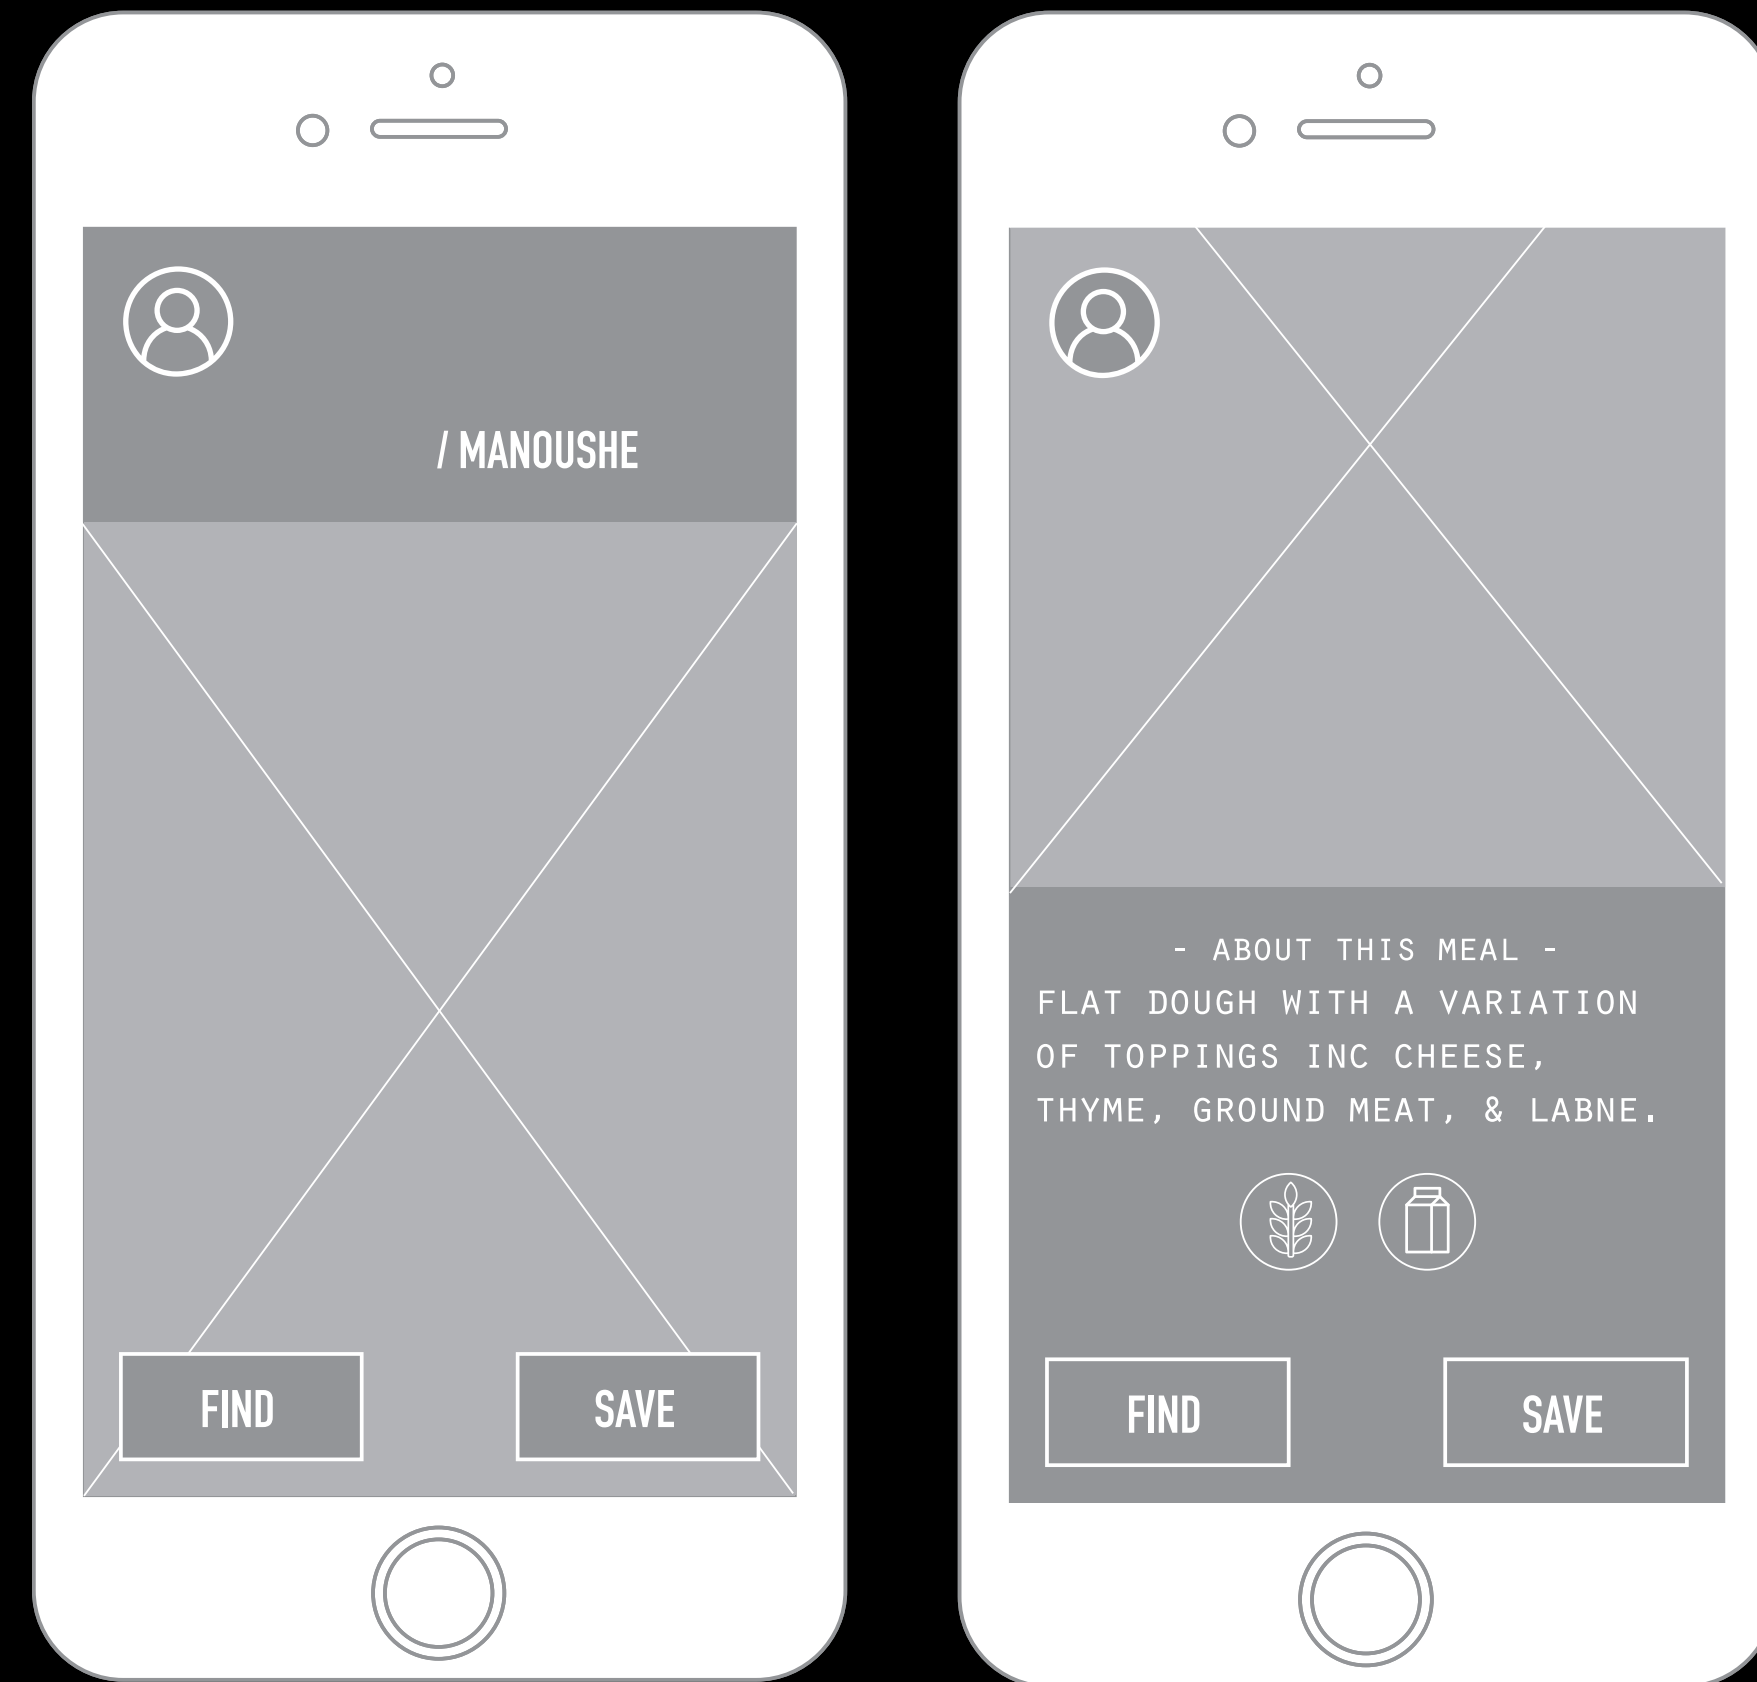

FOOD SCOUT

LAMA SHEHEHADEH
MOBILE MEDIA
PRESENTATION 1
FEB 4, 2016

CONCEPT

FOOD SCOUT IS AN APPLICATION FOR TRAVEL AND FOOD ENTHUSIASTS. IT CATERS TO THE NEEDS OF ADVENTUROUS TRAVELERS THAT WISH TO ENJOY AUTHENTIC AND CULTURAL FOOD EXPERIENCES ON THEIR TRAVELS. EXISTING APPLICATION REVIEW RESTAURANTS AND GIVE MINIMAL INFORMATION ABOUT THE CUISINE. ONE HAS TO DO A SEPARATE RESEARCH TO FIND OUT ABOUT A CITY'S DISHES.

HOW DOES IT WORK?

WIREFRAMES // STEP 1

- AUTOCOMPLETE FOR LOCATION
- LAUNCHES THE APP

WIREFRAMES // STEP 2

- AUTHENTIC POPULAR ITEMS
- CATEGORIZED BY TIME
- SWIPE UP, DOWN, LEFT, RIGHT

WIREFRAMES // STEP 3

- BRIEF INFO ON INGREDIENTS AND VARIATION OF ITEM
- ICONS ADDRESSING NUTRITION CONCERNS
- OPTION TO FIND WHERE TO BUY IT OR SAVE IT FOR LATER

WIREFRAMES // STEP 4

- FIND //
- MAP VIEW
 - OPTION TO FILTER BY PRICE AND PROXIMITY
 - OPTION TO CHANGE CURRENT LOCATION
 - INTERACTIVE PINS ON MAP THAT GIVE BRIEF ON INFO ON RESTAURANT
 - OPTION TO ADD TO FAVORITE SPOT

WIREFRAMES // STEP 5

- FIND //
- LIST VIEW
 - OPTION TO FILTER BY PRICE AND PROXIMITY
 - OPTION TO CHANGE CURRENT LOCATION
 - BOX EXPANDS TO VIEW MORE DETAILS SUCH AS IMAGES
 - OPTION TO ADD TO FAVORITE SPOT