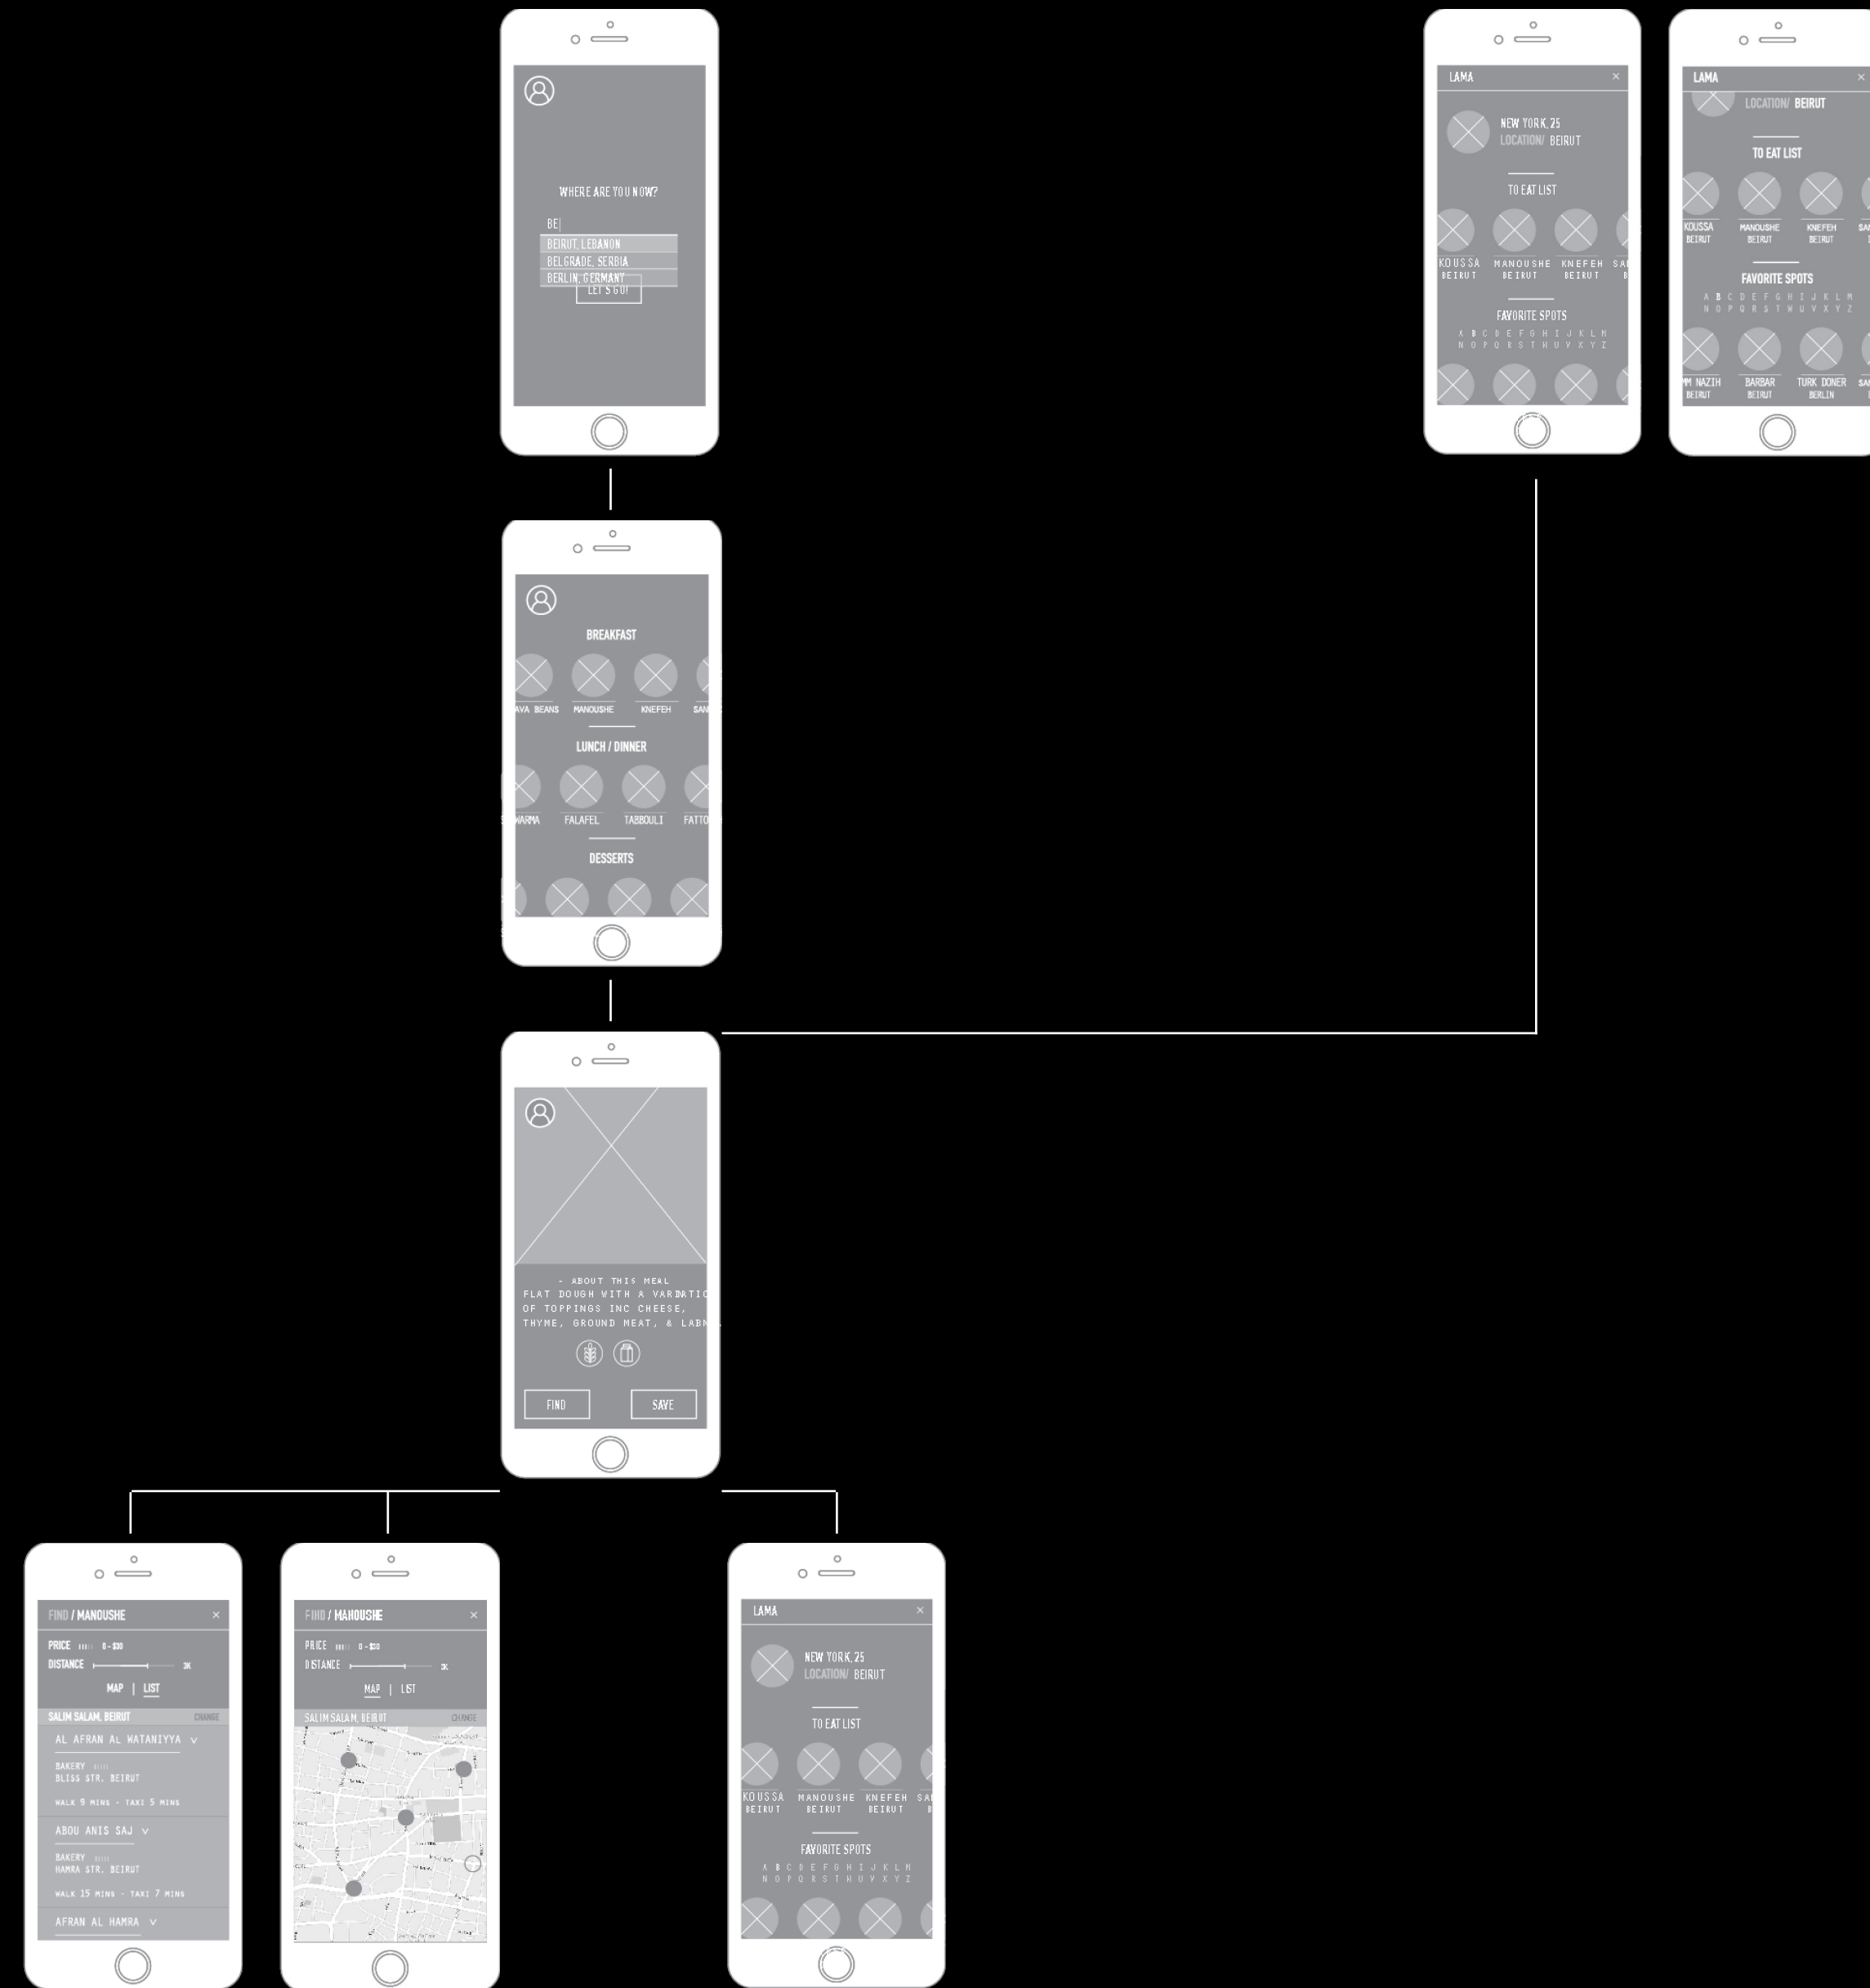

WIREFRAMES // APP FLOW