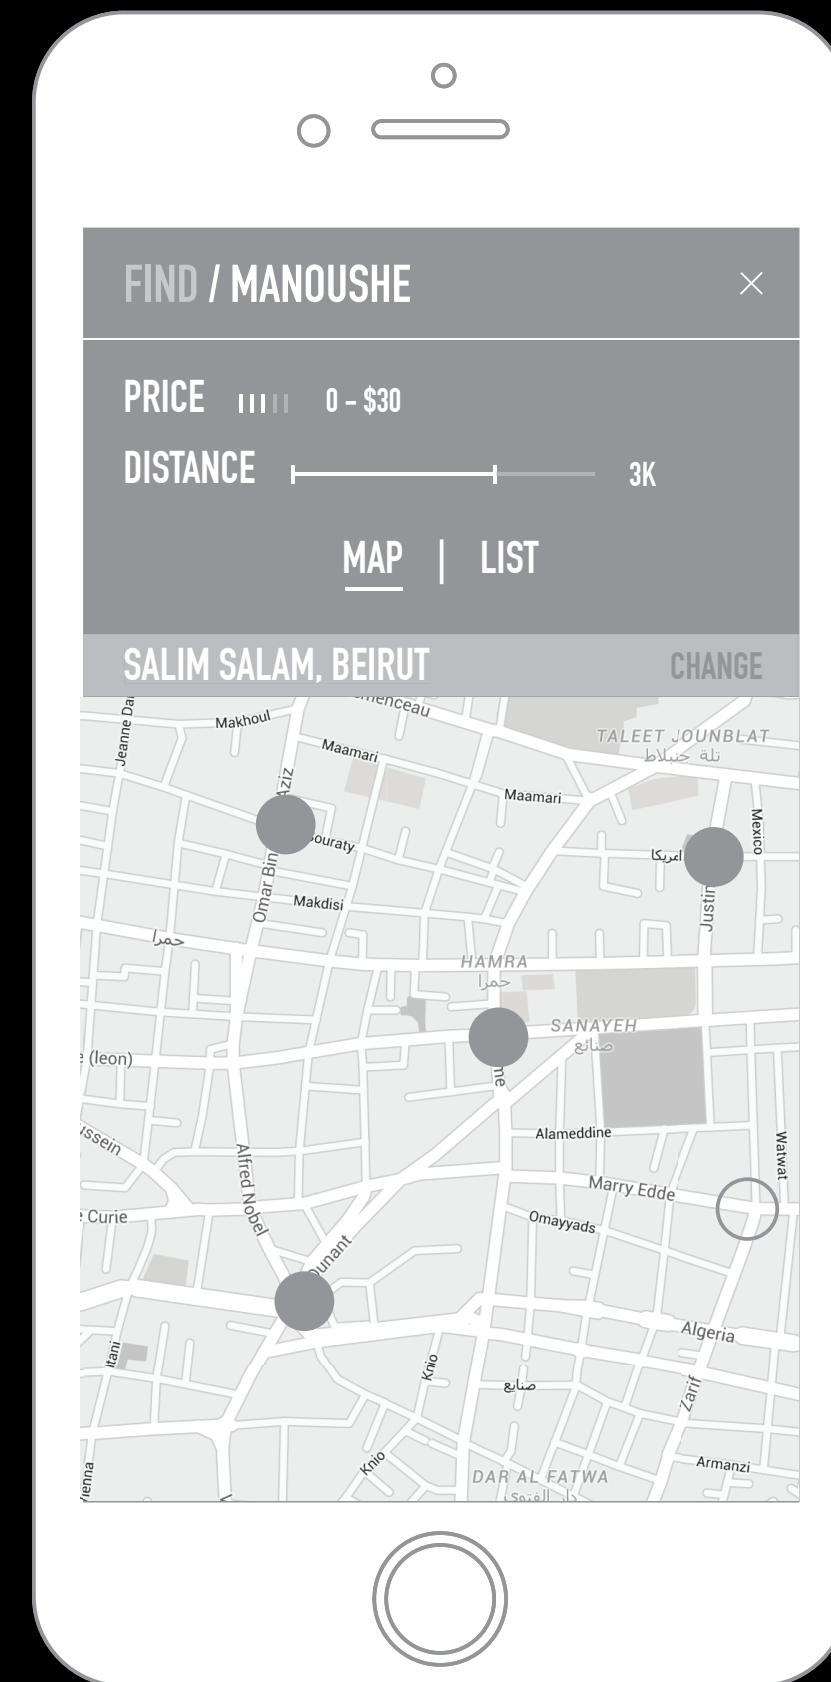

FOOD SCOUT

LAMA SHEHEHADEH
MOBILE MEDIA
PRESENTATION 1
FEB 4, 2016

CONCEPT

FOOD SCOUT IS AN APPLICATION FOR TRAVEL AND FOOD ENTHUSIASTS. IT CATERS TO THE NEEDS OF ADVENTUROUS TRAVELERS THAT WISH TO ENJOY AUTHENTIC AND CULTURAL FOOD EXPERIENCES ON THEIR TRAVELS. EXISTING APPLICATION REVIEW RESTAURANTS AND GIVE MINIMAL INFORMATION ABOUT THE CUISINE. ONE HAS TO DO A SEPARATE RESEARCH TO FIND OUT ABOUT A CITY'S DISHES.

HOW DOES IT WORK?

WIREFRAMES // STEP 1

- AUTOCOMPLETE FOR LOCATION
- LAUNCHES THE APP

WIREFRAMES // STEP 2

- AUTHENTIC POPULAR ITEMS
- CATEGORIZED BY TIME
- SWIPE UP, DOWN, LEFT, RIGHT

WIREFRAMES // STEP 3

- BRIEF INFO ON INGREDIENTS AND VARIATION OF ITEM
- ICONS ADDRESSING NUTRITION CONCERNS
- OPTION TO FIND WHERE TO BUY IT OR SAVE IT FOR LATER

WIREFRAMES // STEP 4

- FIND //
- MAP VIEW
 - OPTION TO FILTER BY PRICE AND PROXIMITY
 - OPTION TO CHANGE CURRENT LOCATION
 - INTERACTIVE PINS ON MAP THAT GIVE BRIEF ON INFO ON RESTAURANT
 - OPTION TO ADD TO FAVORITE SPOT

WIREFRAMES // STEP 5

- FIND //
- LIST VIEW
 - OPTION TO FILTER BY PRICE AND PROXIMITY
 - OPTION TO CHANGE CURRENT LOCATION
 - BOX EXPANDS TO VIEW MORE DETAILS SUCH AS IMAGES
 - OPTION TO ADD TO FAVORITE SPOT