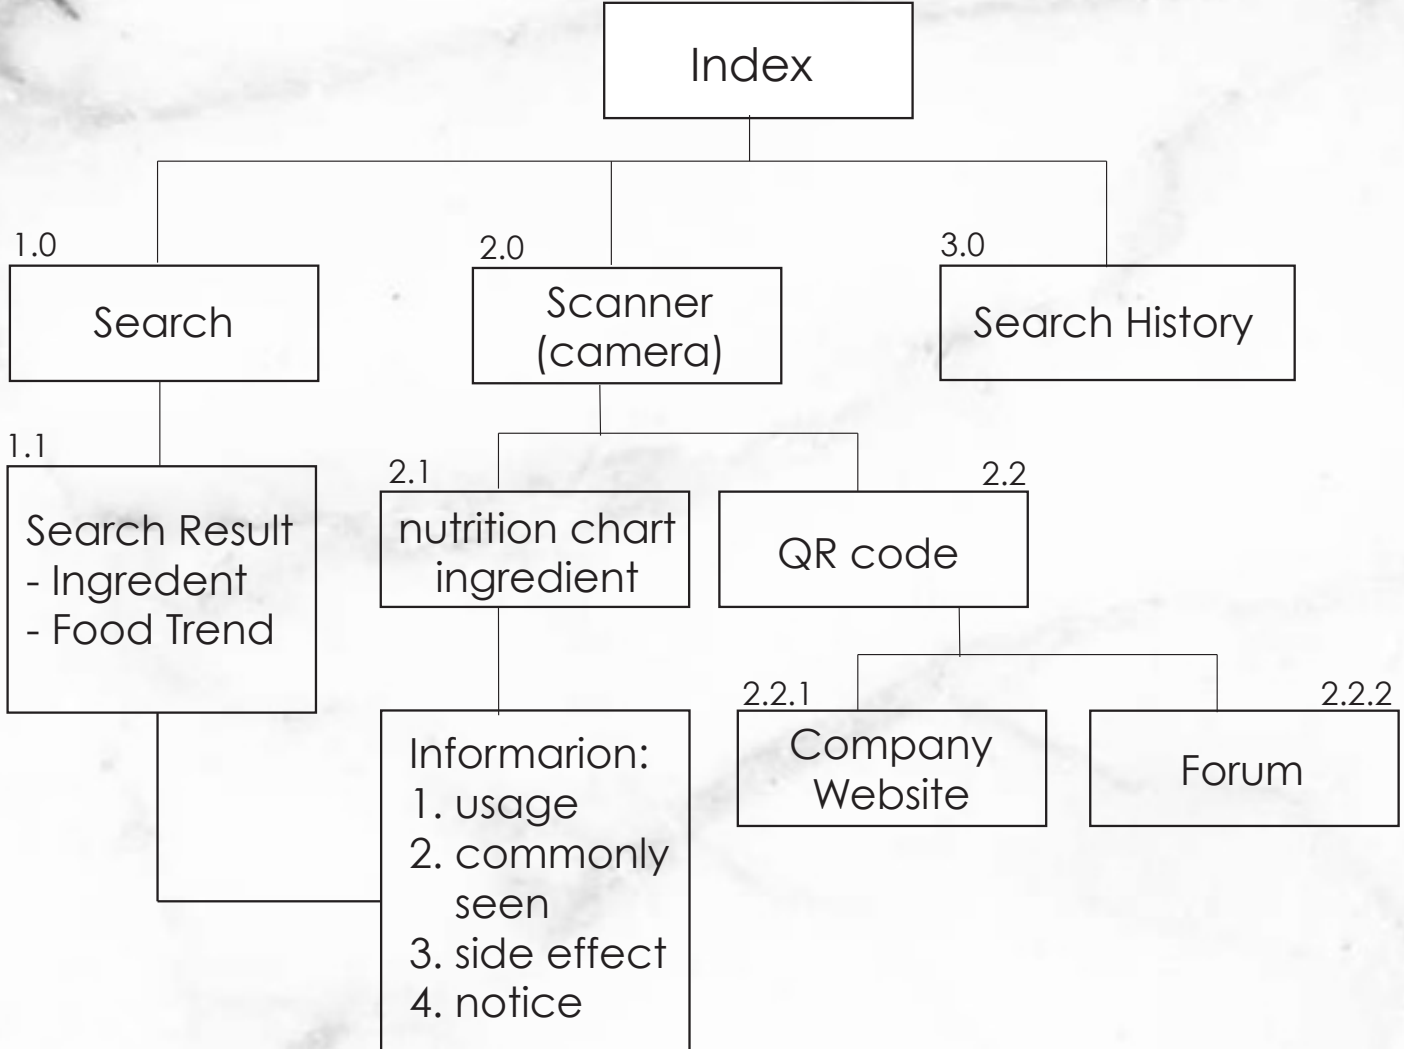

Wireframe

iPhone 5

3.0

SEARCH HISTORY

Chart

Trend

QR

Chemical

40 pixel

10 pixel

Status Bar

Navigation Bar

2.1

Tab Bar

Notes

History

2.1.1 (and 1.1.1)

Chloride

usage =

Commonly Seen =

Side Effect =

Notice =

NEW SEARCH

Notes

Scan Result.

Notes

Ingredient Explanation

http://popapp.in