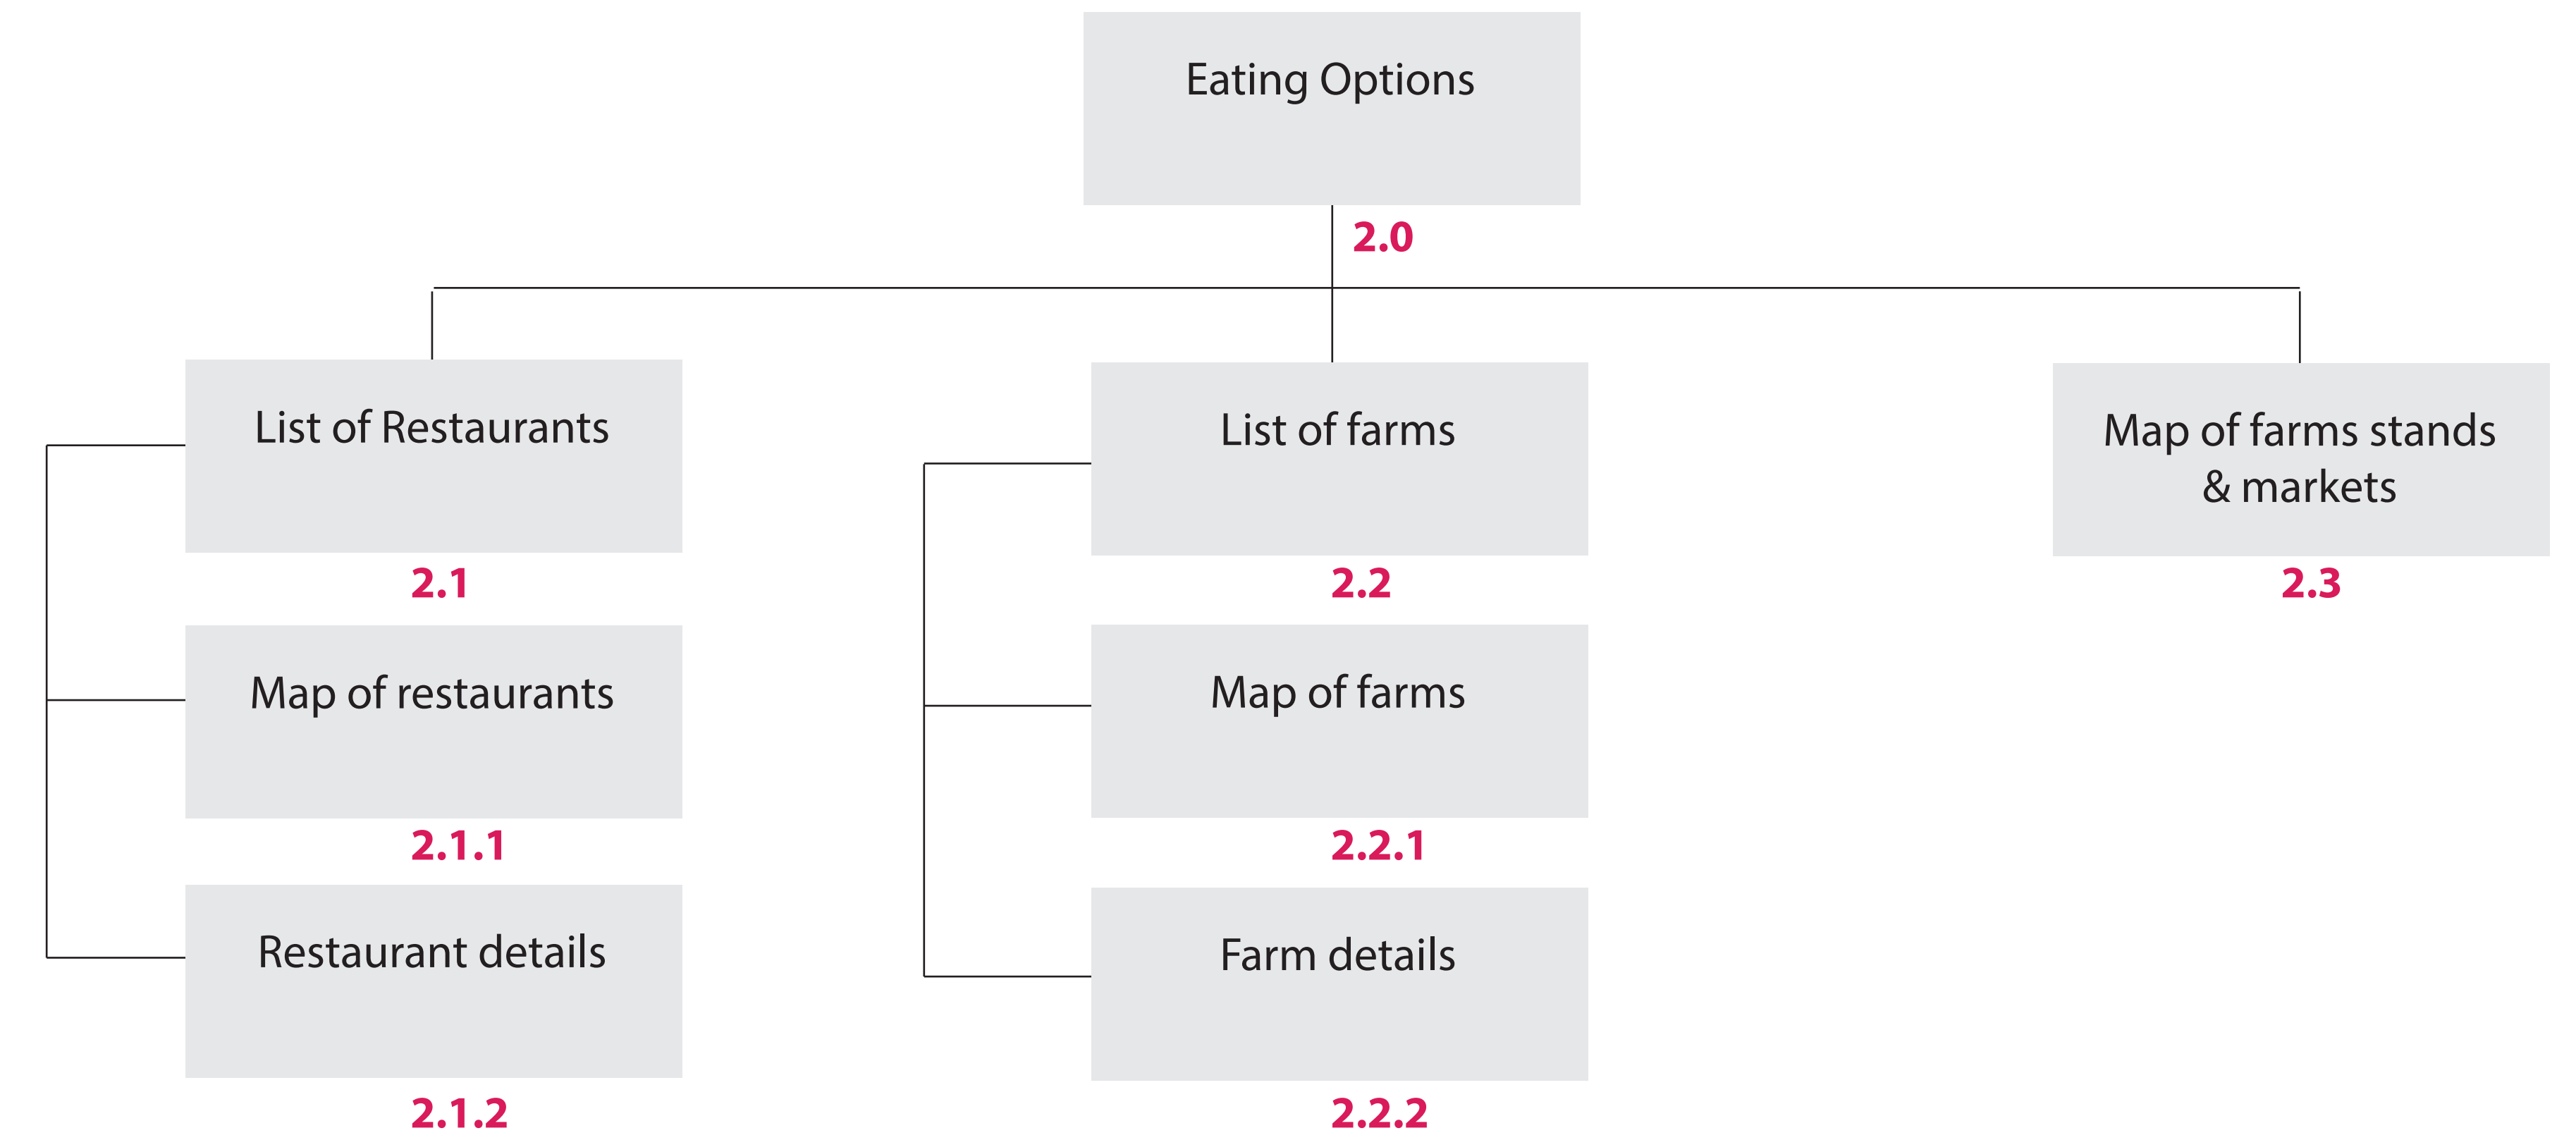

App Map

First Time View

5.0

Wine (tab)

Food (tab)

Activities (tab)

My Trip (tab)