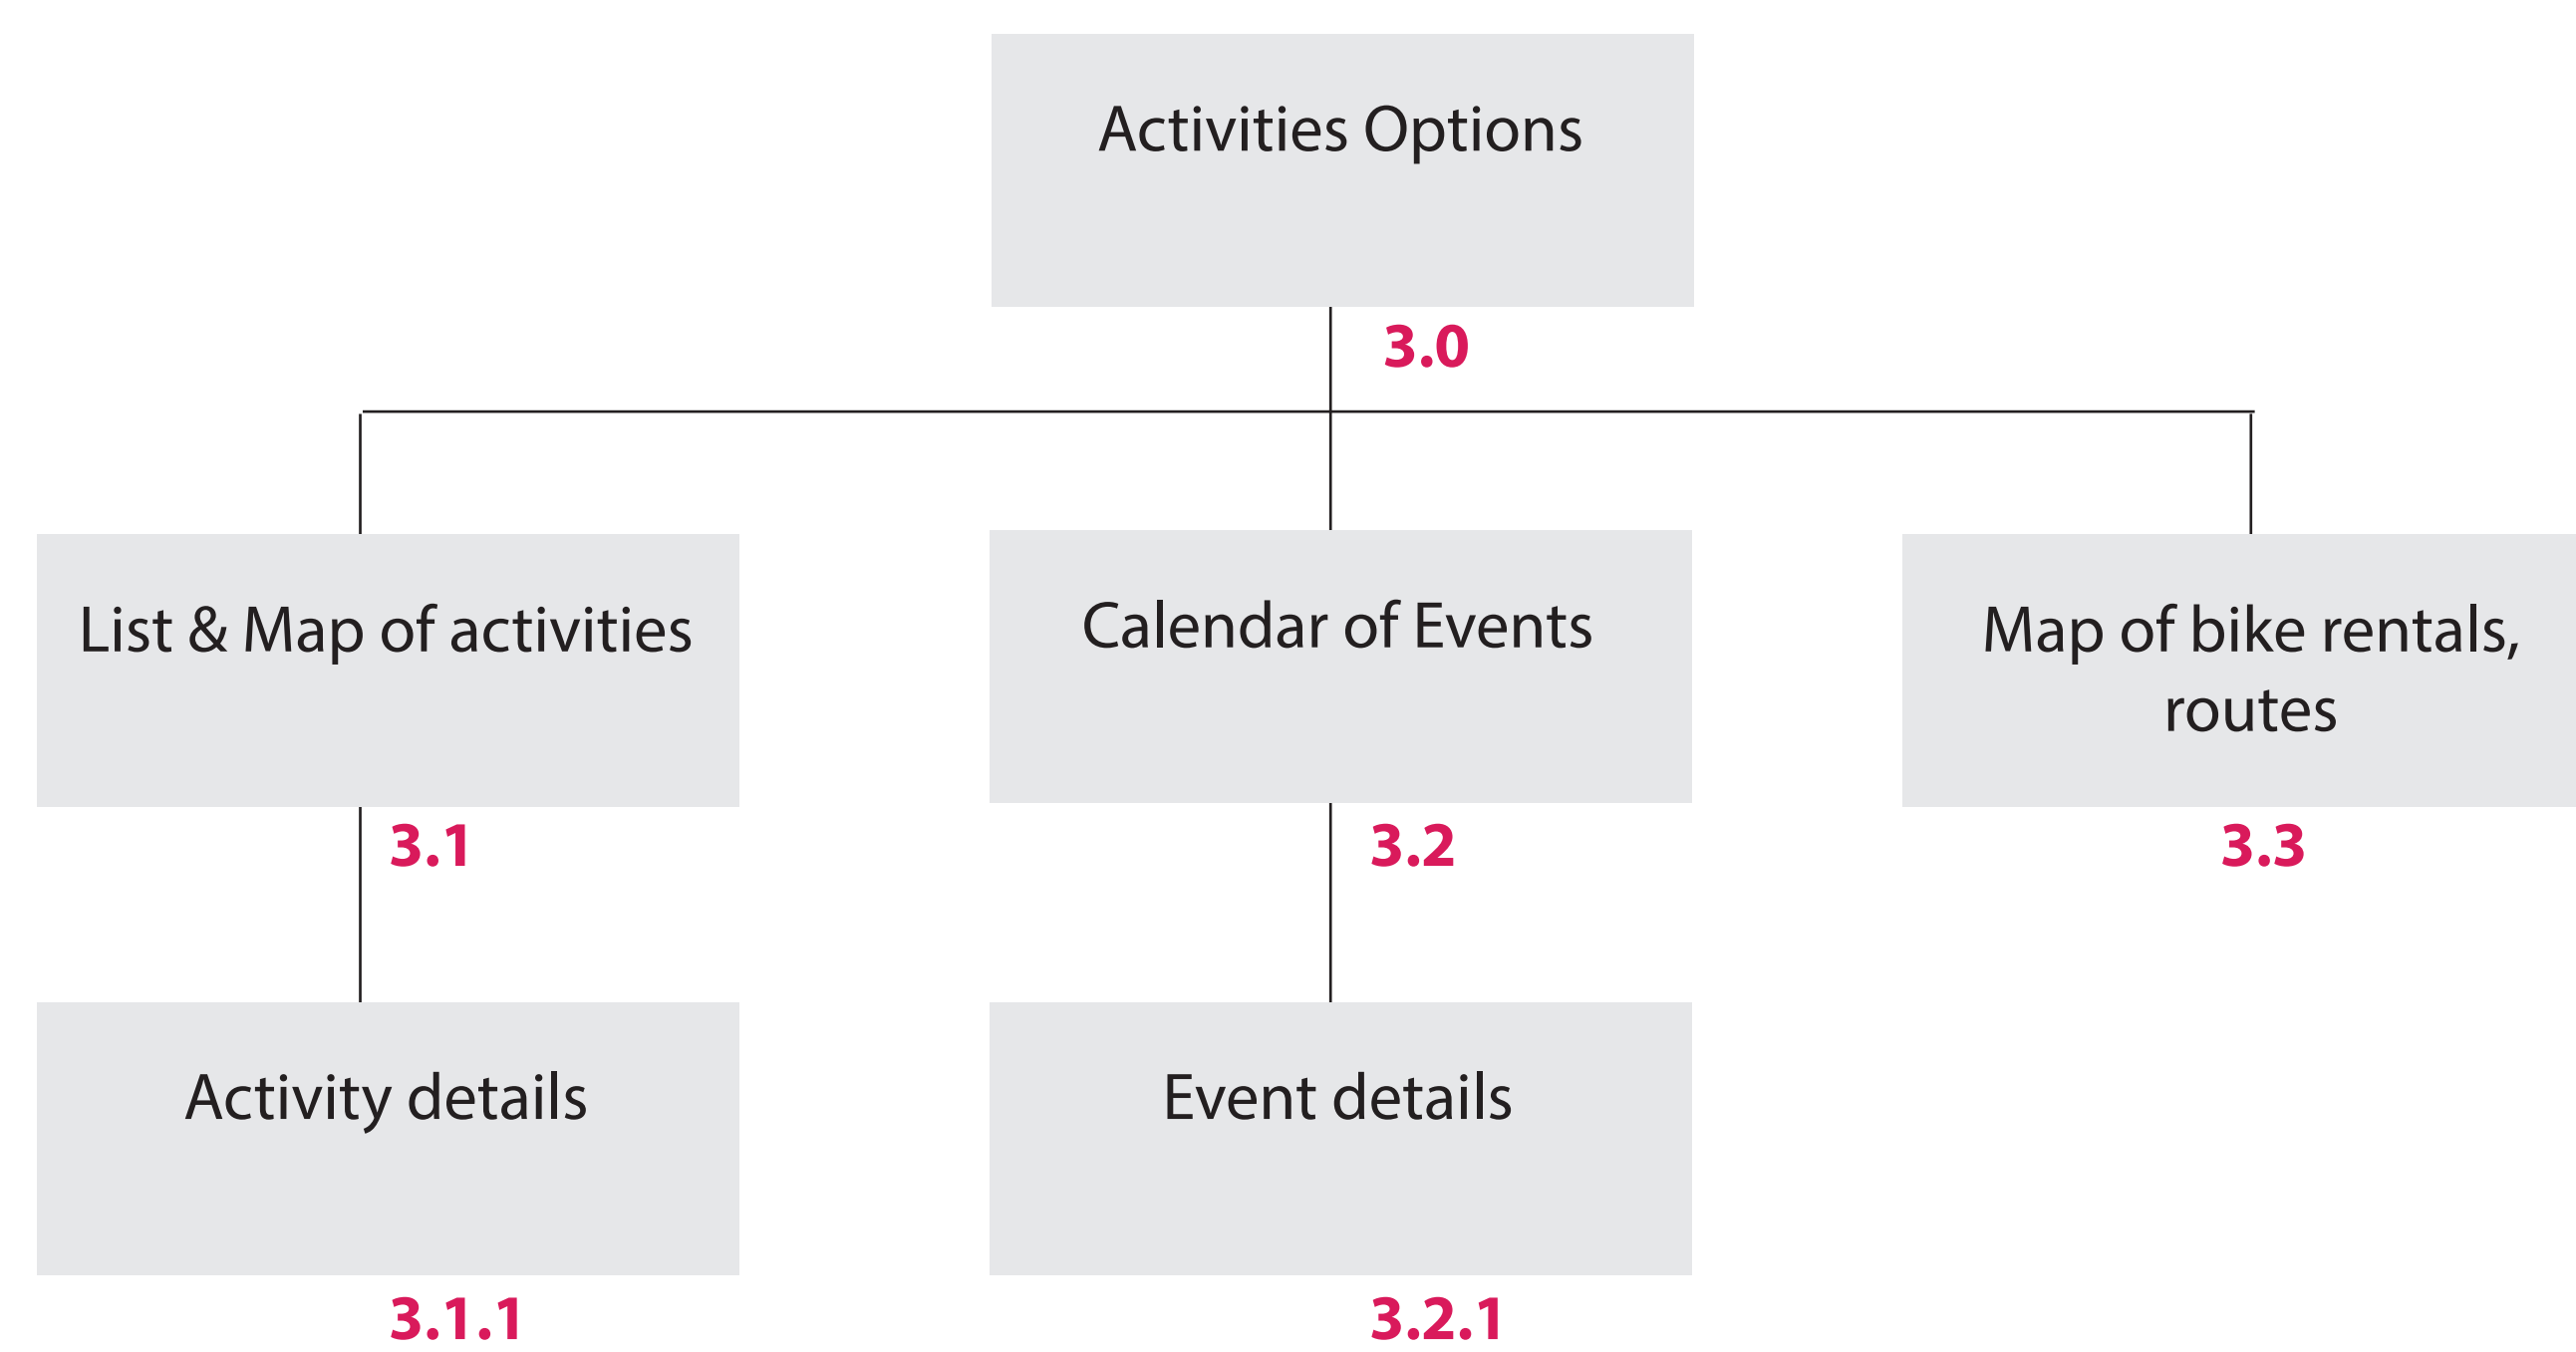

App Map

First Time View

5.0

Wine (tab)

Food (tab)

Activities (tab)

My Trip (tab)