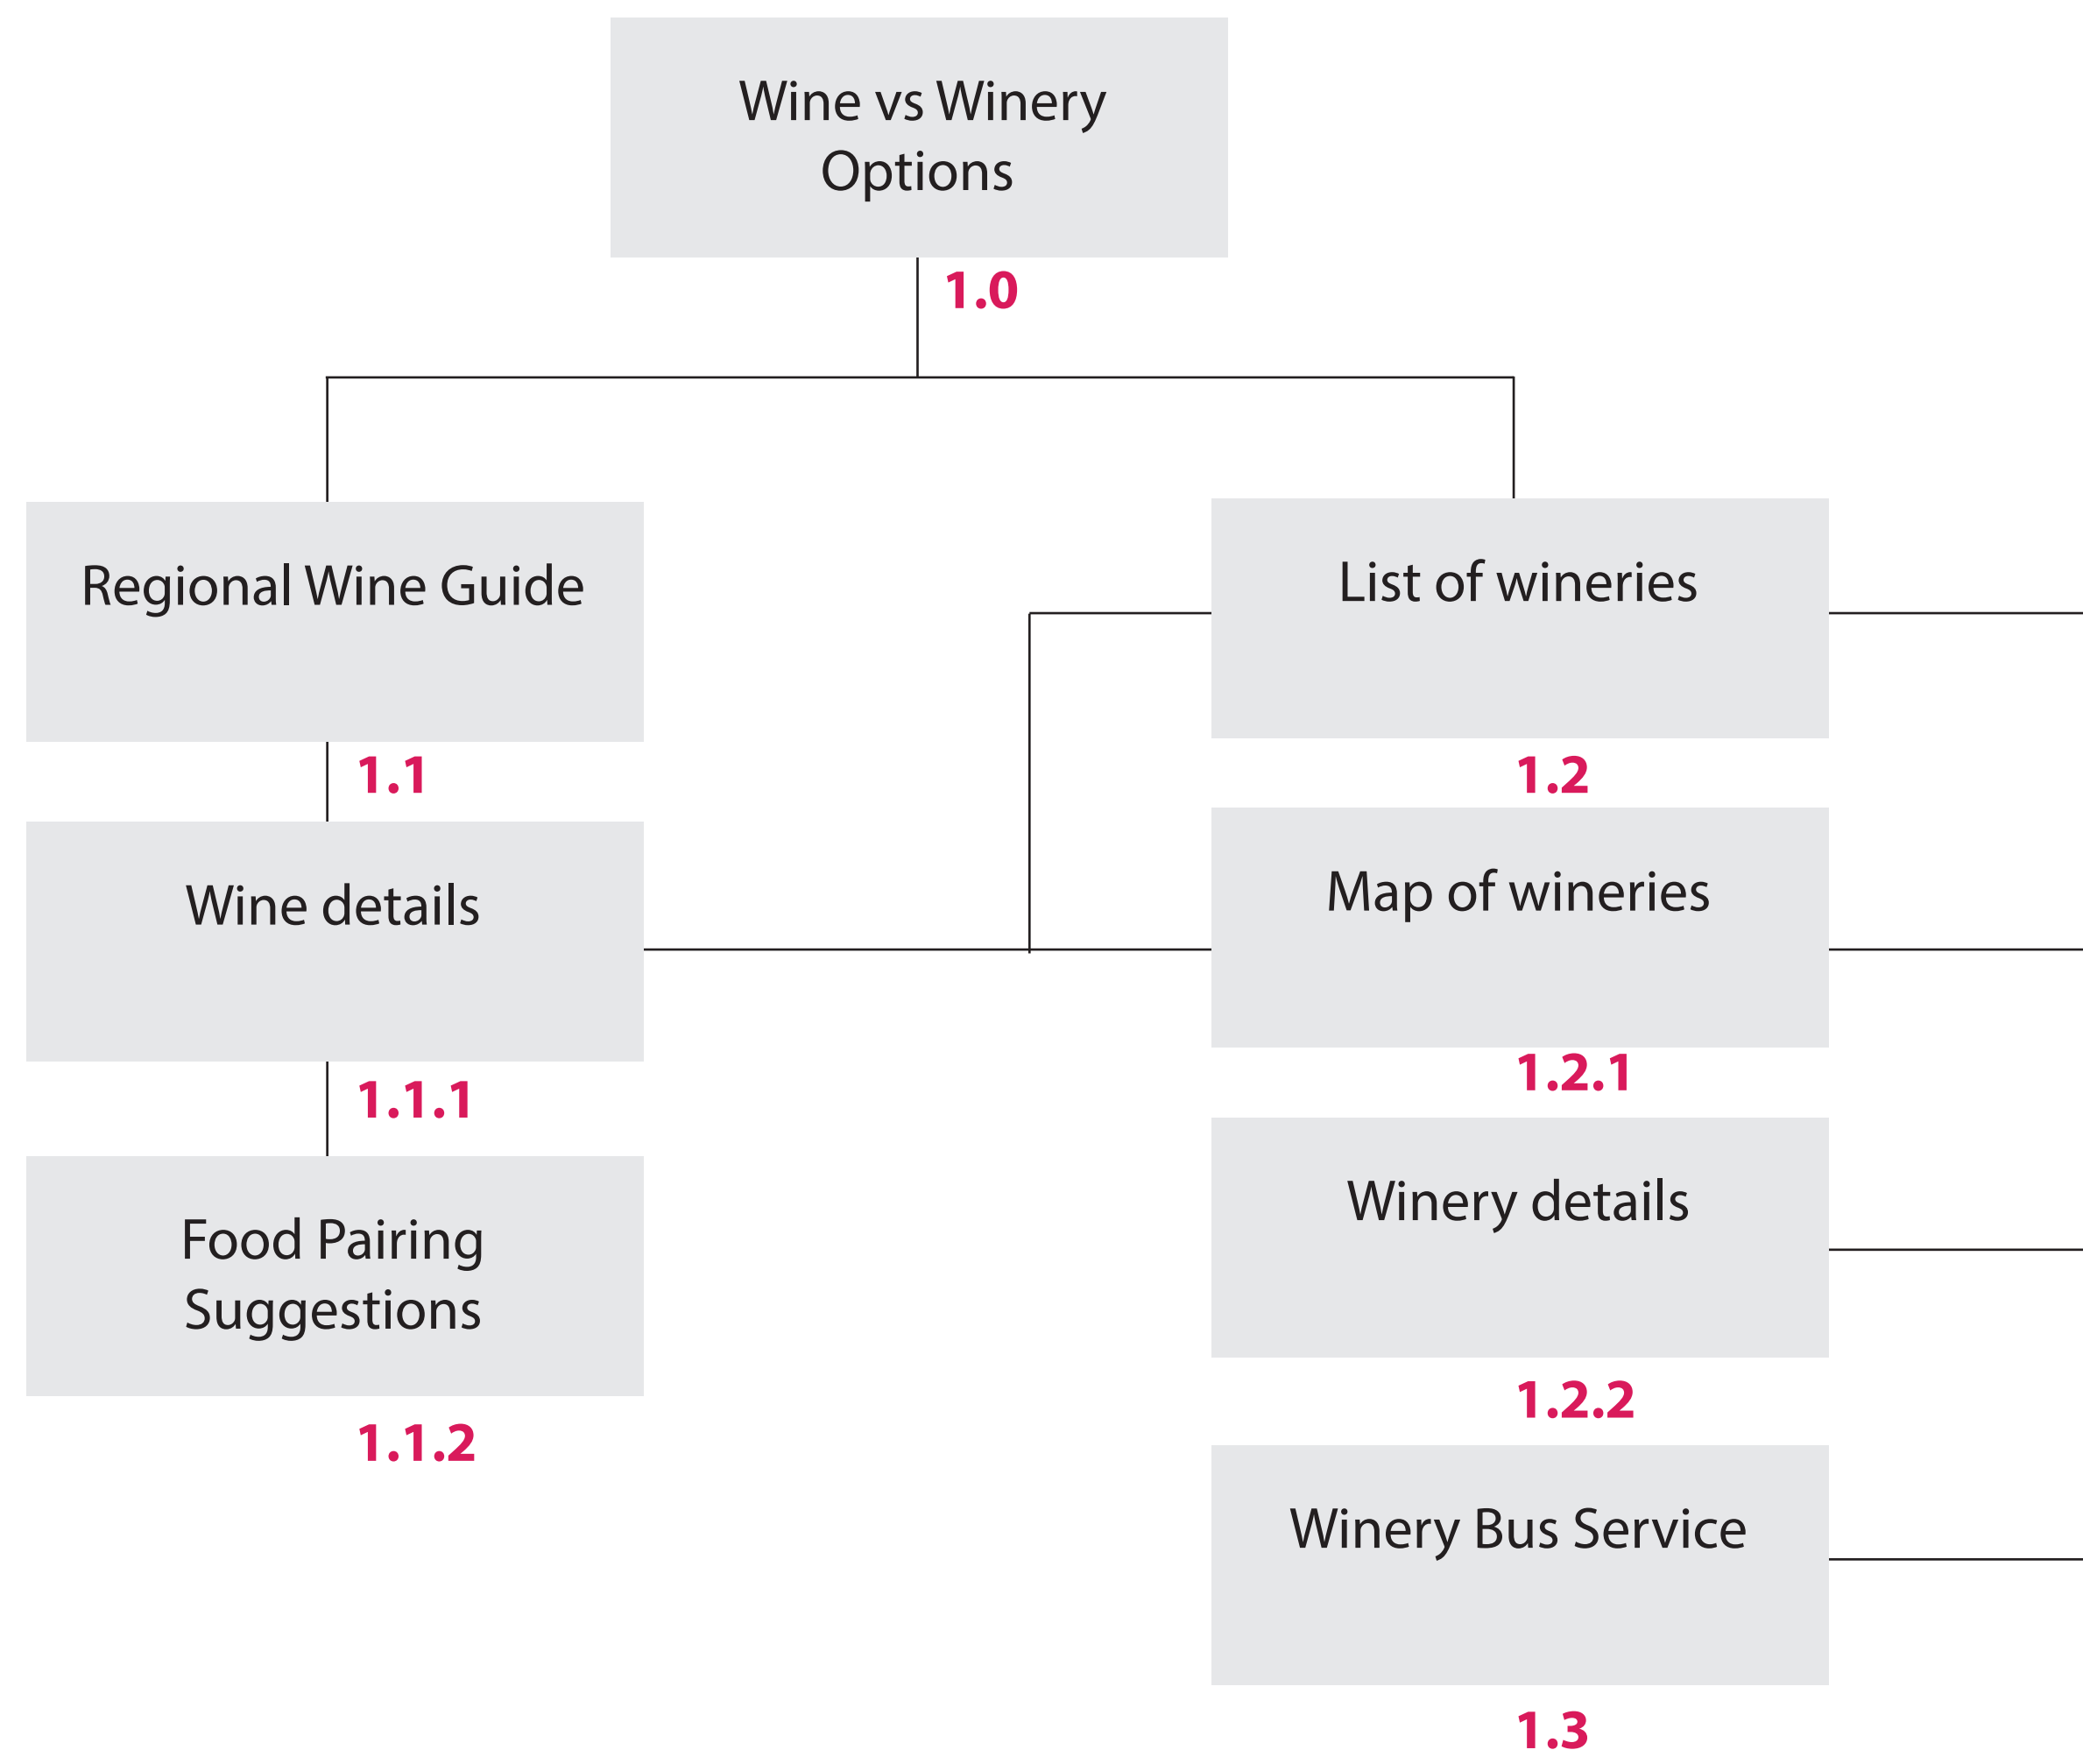

App Map

First Time View

5.0

Wine (tab)

Food (tab)

Activities (tab)

My Trip (tab)