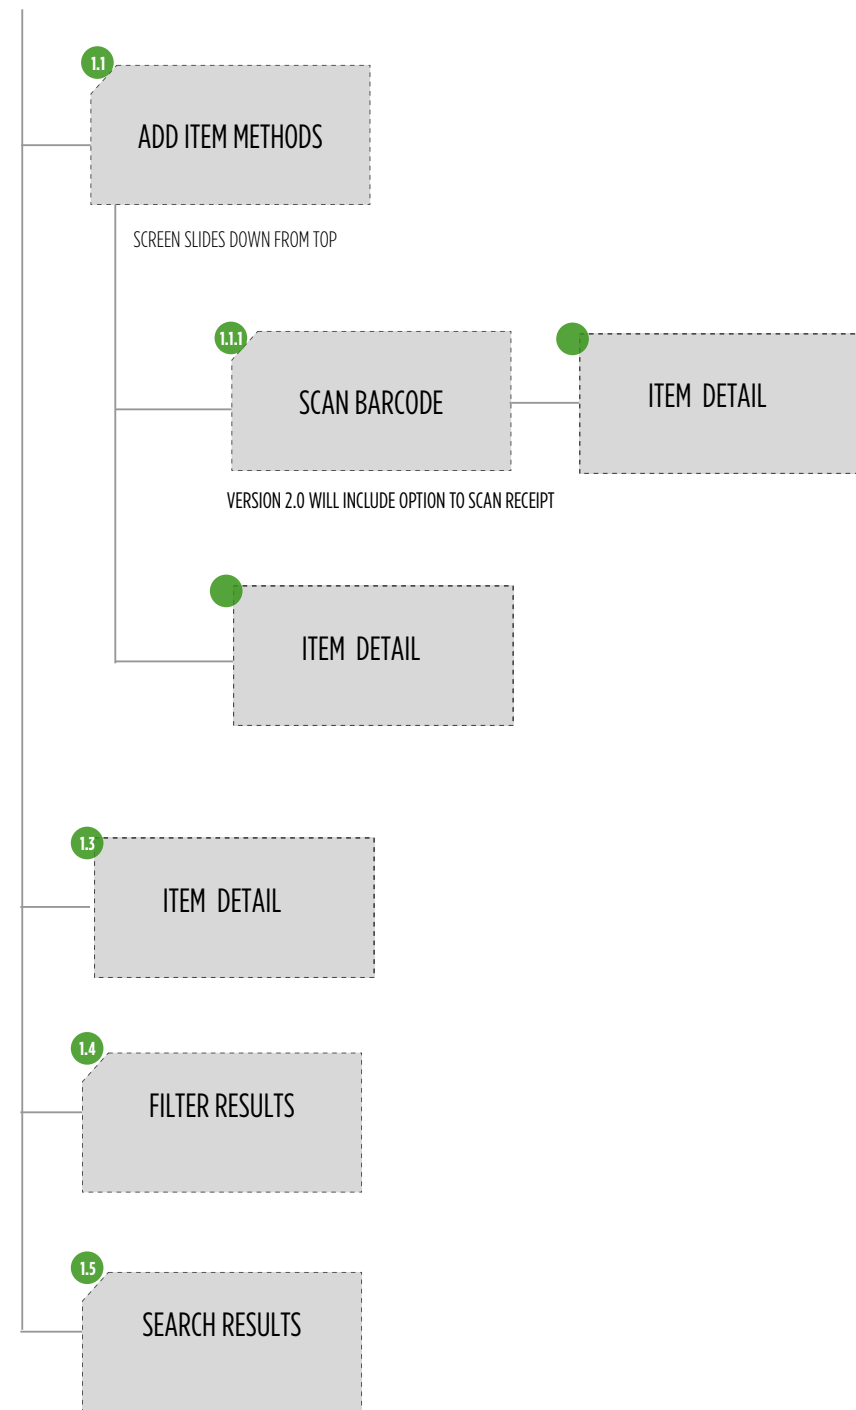

OVERVIEW OF INVENTORY AT HOME

ABILITY TO CREATE AND EDIT SHOPPING LIST

VIEW SAVINGS/LOSSES OVERTIME AND ASSESS ACTIVITY

DONATION OPPORTUNITIES