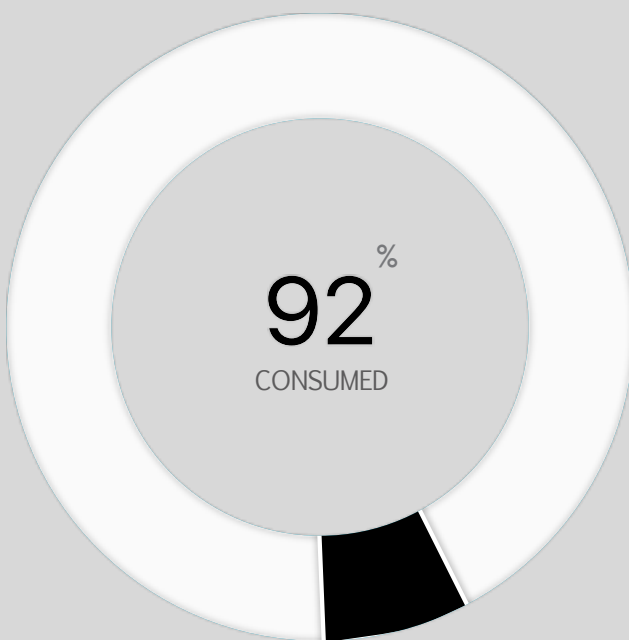

Consumed vs. Wasted

WASTED

CONSUMED

REPEAT OFFENDERS

Stock

Shop

Track

Give